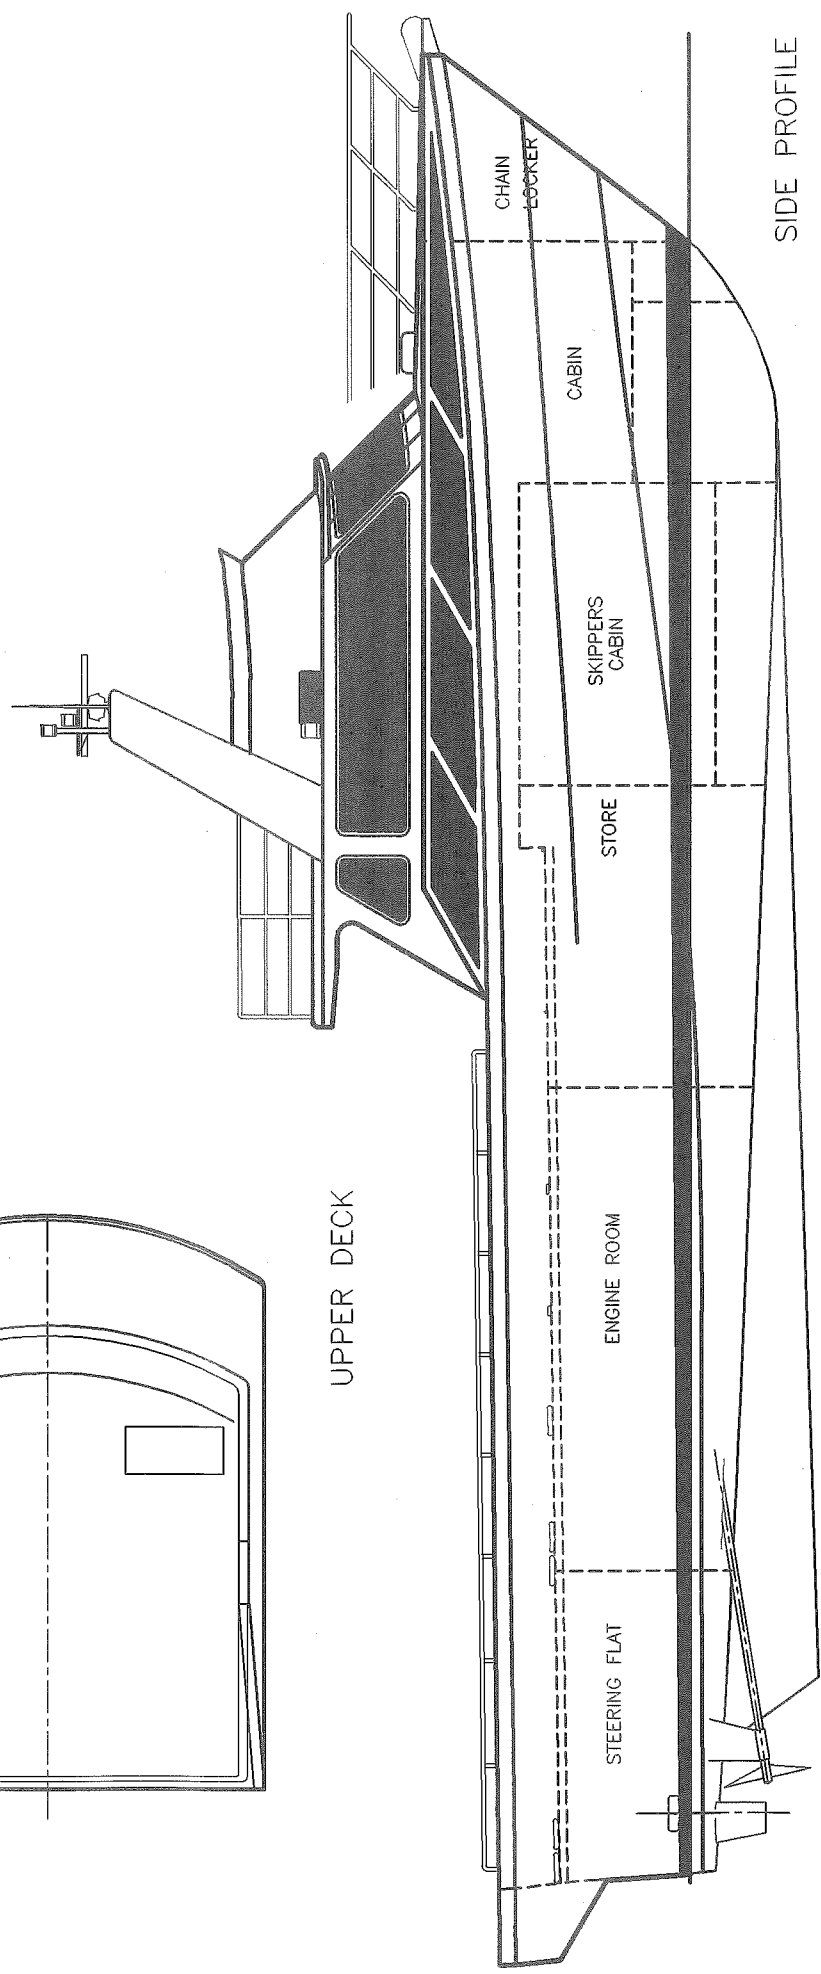

UPPER DECK

SIDE PROFILE

MAIN DECK LAYOUT

LOWER DECK LAYOUT

Gordon Blaauw Designs

CLIENT: RETSIS
 PROJECT: 18.3m VESSEL
 SCALE: 1:75
 DATE: JANUARY 1996
 DRAWING NO: IBB158

GENERAL ARRANGEMENT
 AS BUILT AS AT 4 OCTOBER 1996