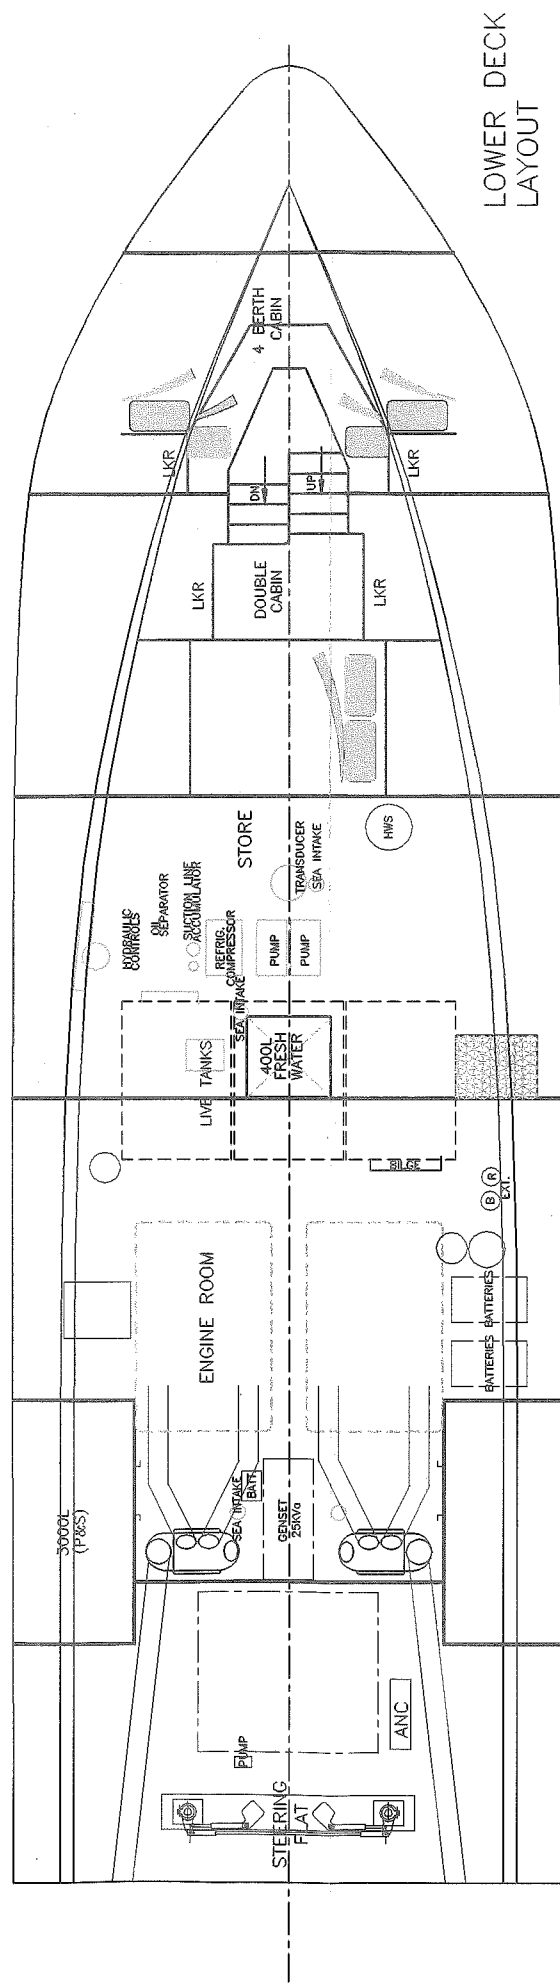

UPPER DECK

SIDE PROFILE

MAIN DECK LAYOUT

LOWER DECK LAYOUT

Gordon Blaauw Designs

CLIENT: RETSIS
 PROJECT: 18.3m VESSEL
 SCALE: 1:75
 DATE: JANUARY 1996
 DRAWING NO: IBB158

GENERAL ARRANGEMENT
 AS BUILT AS AT 4 OCTOBER 1996