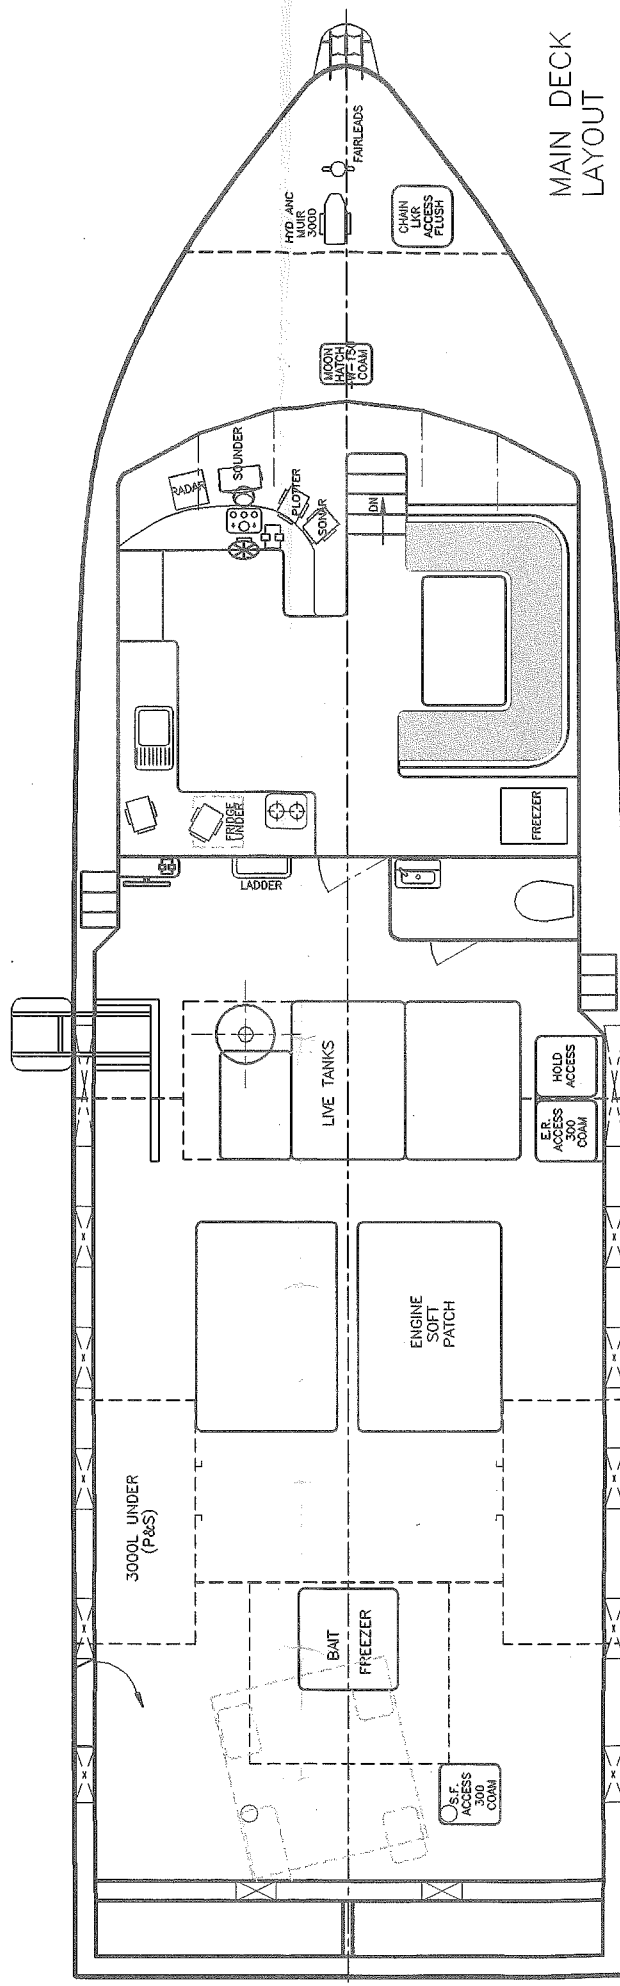

UPPER DECK

SIDE PROFILE

MAIN DECK LAYOUT

LOWER DECK LAYOUT

Gordon Blaauw Designs

CLIENT: RETSIS
 PROJECT: 18.3m VESSEL
 SCALE: 1:75
 DATE: JANUARY 1996
 DRAWING NO: IBB158

GENERAL ARRANGEMENT
 AS BUILT AS AT 4 OCTOBER 1996